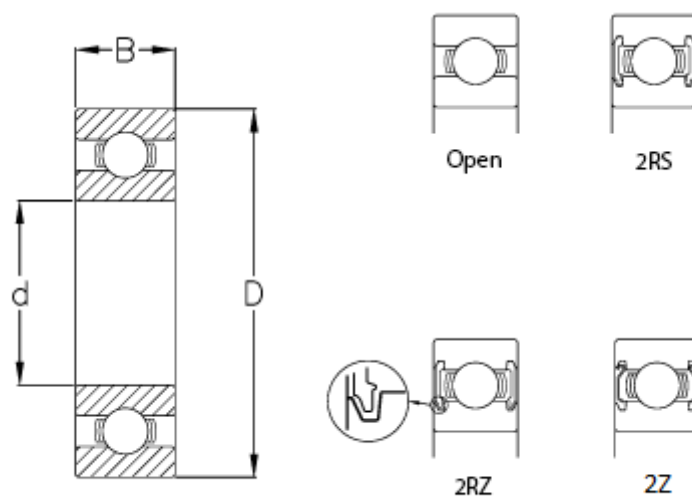

Data Sheet

Article number: 57960207502007

Description: CeramicSpeed hybrid bearing Insulate sealed
6015-2RS/CSB

Measures

B	= 20
Ball grade	= 5
C (KN)	= 41.6
C0	= 33.5
d	= 75
D	= 115
Max rpm.	= 3400
Type	= 6015